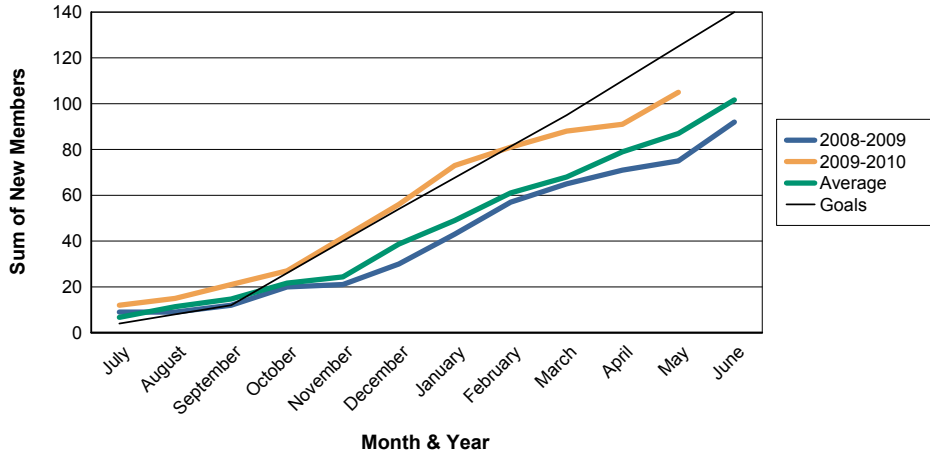

For District 108IA2

Sum of Charter Members/ Month & Year

For District 108IA2

3 Year Comparisons for GMT Constitutional Area 4

By GMT District

As of May 2010

Sum of New Members/ Month & Year

For District 108IA2

Sum of Dropped Members/ Month & Year

For District 108IA2

Sum of Net Members/ Month & Year

For District 108IA2