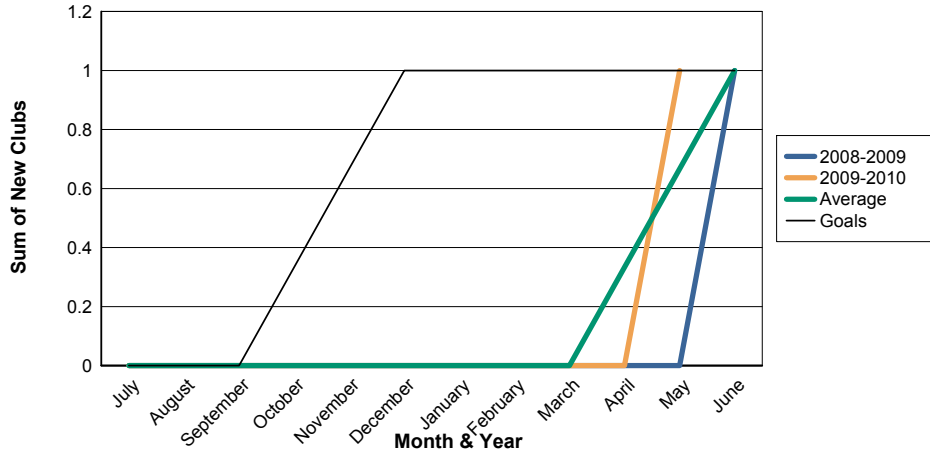

3 Year Comparisons for GMT Constitutional Area 4

By GMT District

As of May 2010

Sum of New Clubs/ Month & Year

For District 108IA2

Sum of Dropped Clubs/ Month & Year

For District 108IA2

Sum of Net Clubs/ Month & Year