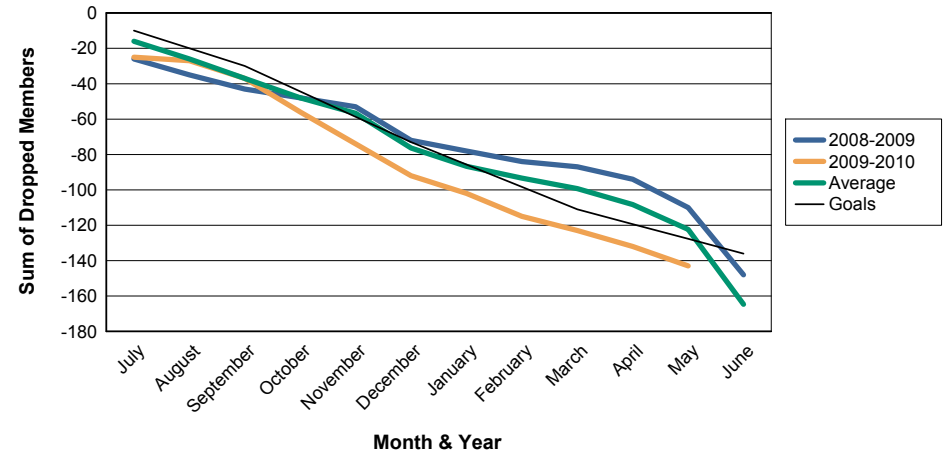

For District 108IA2

Sum of Charter Members/ Month & Year

For District 108IA2

3 Year Comparisons for GMT Constitutional Area 4

By GMT District

As of May 2010

Sum of New Members/ Month & Year

For District 108IA2

Sum of Dropped Members/ Month & Year

For District 108IA2

Sum of Net Members/ Month & Year

For District 108IA2