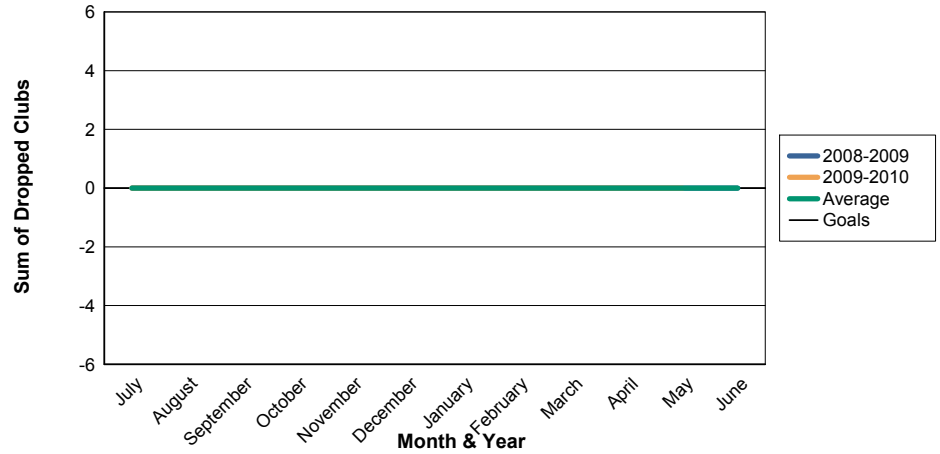

3 Year Comparisons for GMT Constitutional Area 4

By GMT District

As of May 2010

Sum of New Clubs/ Month & Year

For District 108IA2

Sum of Dropped Clubs/ Month & Year

For District 108IA2

Sum of Net Clubs/ Month & Year