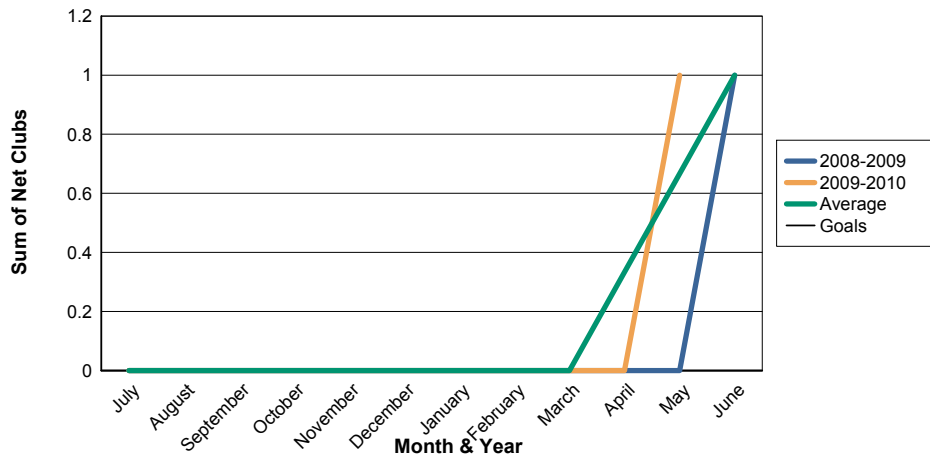

Sum of Net Clubs/ Month & Year

For District 108IA2