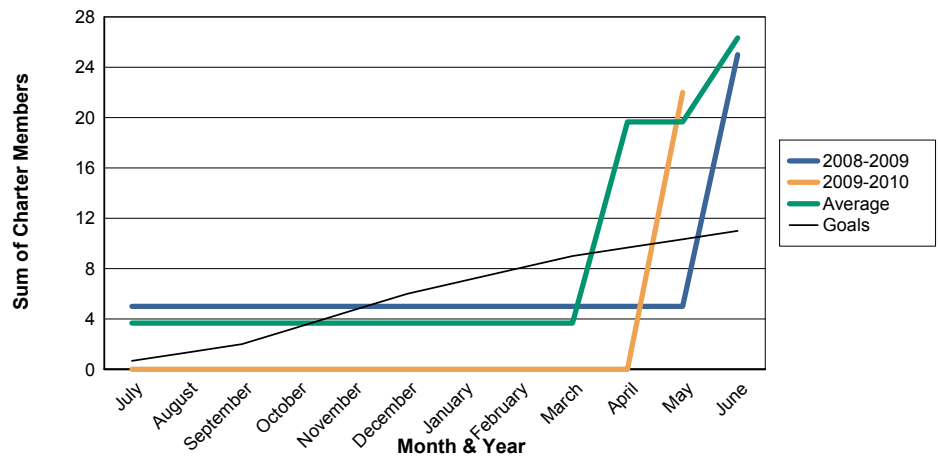

Sum of Charter Members/ Month & Year

For District 108IA2